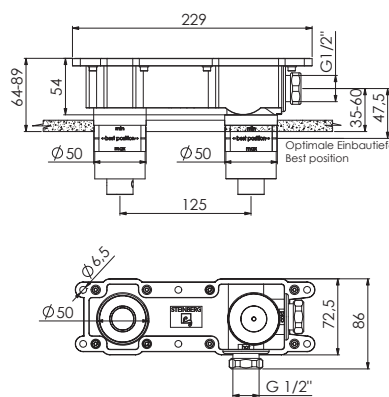

010 1800 3

Unterputz Einbaukörper 1/2"
mit wasserdichtem Einbaukasten, mit Keramikkartusche,
mit Schallschutzmatte

Concealed set 1/2"
with leakproof concealed box, with ceramic cartridge,
with noise absorbing mat

Preis | Price

010 1800 3	229,00 Euro