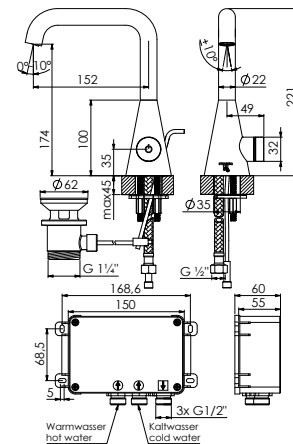

Preis | Price

Chrome	310 1000	1.150,00 Euro
Matt Black	310 1000 S	1.250,00 Euro