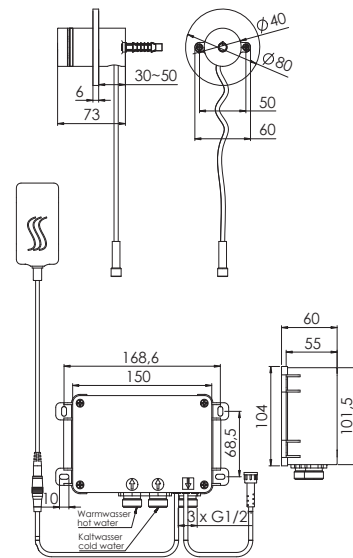

ICONIC - ELEKTRONISCHE DUSCHARMATUR

komplett mit Mischeinheit, einbaufertig, mit elektronischer Temperaturregelung, Temperaturanzeige über LED Farbverlauf, ohne Mengenregulierung

ICONIC – DIGITAL SHOWER MIXER

complete with digital temperature control, temperature sensitive LED colour gradient, without volume control

310 2250

für 1 Verbraucher,
mit Abdeckplatte $\varnothing$ 80 mm
for 1 outlet,
with cover plate $\varnothing$ 80 mm

Preis | Price

Chrome	310 2250	1.100,00 Euro
Matt Black	310 2250 S	1.200,00 Euro

FERTIGMONTAGESET

für Wanne/Brause-Einhebelmischer
(Einbaukörper 010 2110 3 separat bestellen)