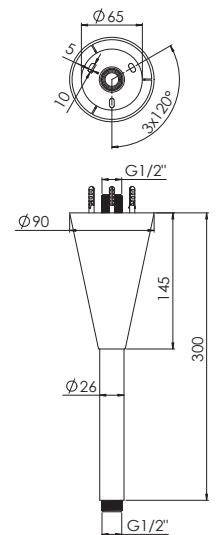

BRAUSEARM DECKENMONTAGE

SHOWER ARM CEILING MOUNTED

310 1571
300 mm

Preis | Price

Chrome	310 1571	100,00 Euro
Matt Black	310 1571 S	125,00 Euro