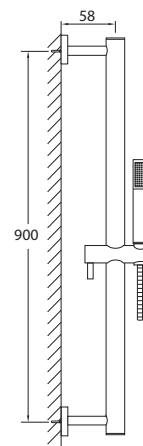

Preis | Price

Chrome	100 1601	230,00 Euro
Matt Black	100 1601 S	345,00 Euro