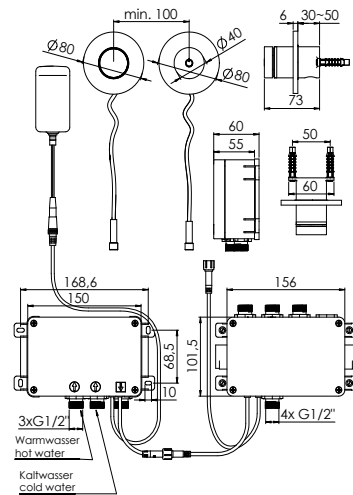

ICONIC - ELEKTRONISCHE ARMATUR MIT DIGITALANZEIGE

komplett mit Misch- und Umstelleinheit, mit intuitivem Bedienkomfort dank Dreh-Drückregler und Digitaldisplay, mit elektronischer Temperaturregelung, Temperaturanzeige über LED-Farbverlauf, ohne Mengenregulierung, 1/2" Ausgänge

ICONIC - DIGITAL MIXER WITH LED INDICATOR

complete with mixer and diverter, intuitive push dial and digital display, with digital temperature control, temperature sensitive LED colour gradient, without volume control, 1/2" outlets

310 4130

für 3 Verbraucher,
mit Abdeckplatte $\varnothing$ 80 mm
for 3 outlets,
with cover plate $\varnothing$ 80 mm

Preis | Price

Chrome	310 4130	1.600,00 Euro
Matt Black	310 4130 S	1.700,00 Euro