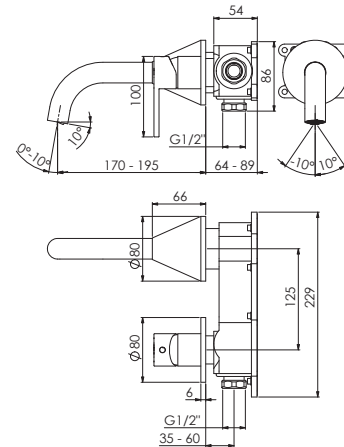

WALL MOUNTED SINGLE LEVER BASIN MIXER

finish set with ceramic cartridge
(concealed body 010 1800 3 order separately)

315 1814 3

Ausladung 200 mm
projection 200 mm

Preis | Price

Chrome	315 1814 3	300,00 Euro
Matt Black	315 1814 3 S	390,00 Euro