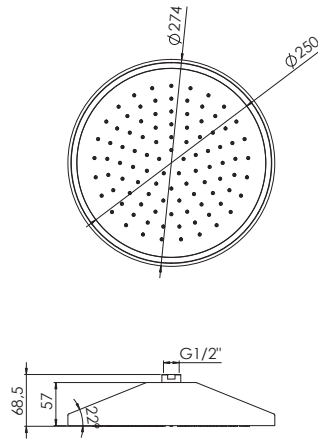

LED OVERHEAD SHOWER HEAD

LED overhead shower head (warm white), without power feed nor battery (powered by built-in generator turbine), with Easy Clean

310 1686
 ø 274 mm x 57 mm

Preis | Price

Chrome	310 1686	500,00 Euro
Matt Black	310 1686 S	625,00 Euro