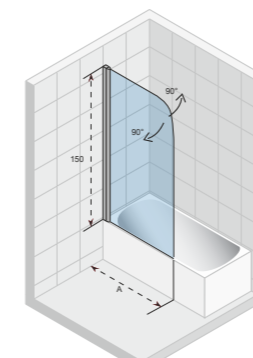

Novik 107 (p.183)