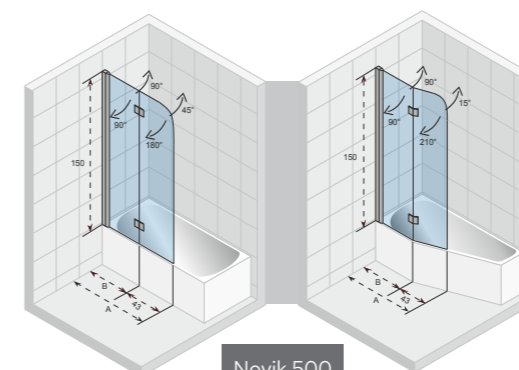

Novik 500 (p.183)