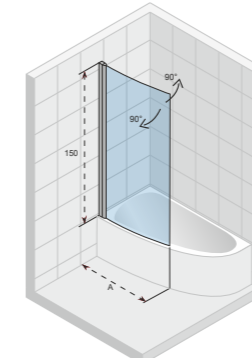

Novik Aryl (p.183)