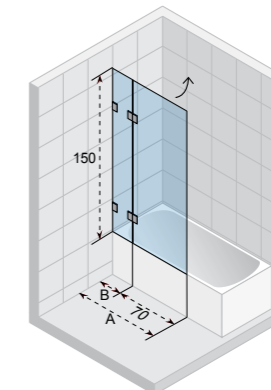

Scandic NXT 109 (p.198)