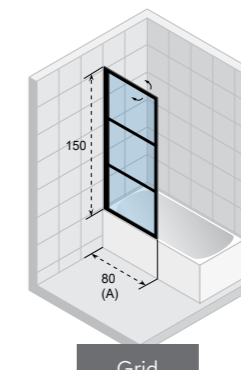

Grid 501 (p.171)