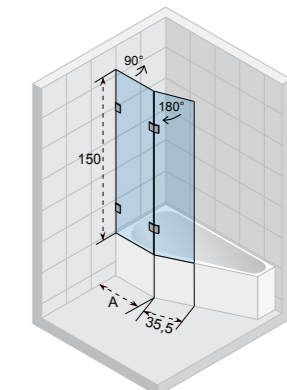

Scandic NXT 500 (p.200)