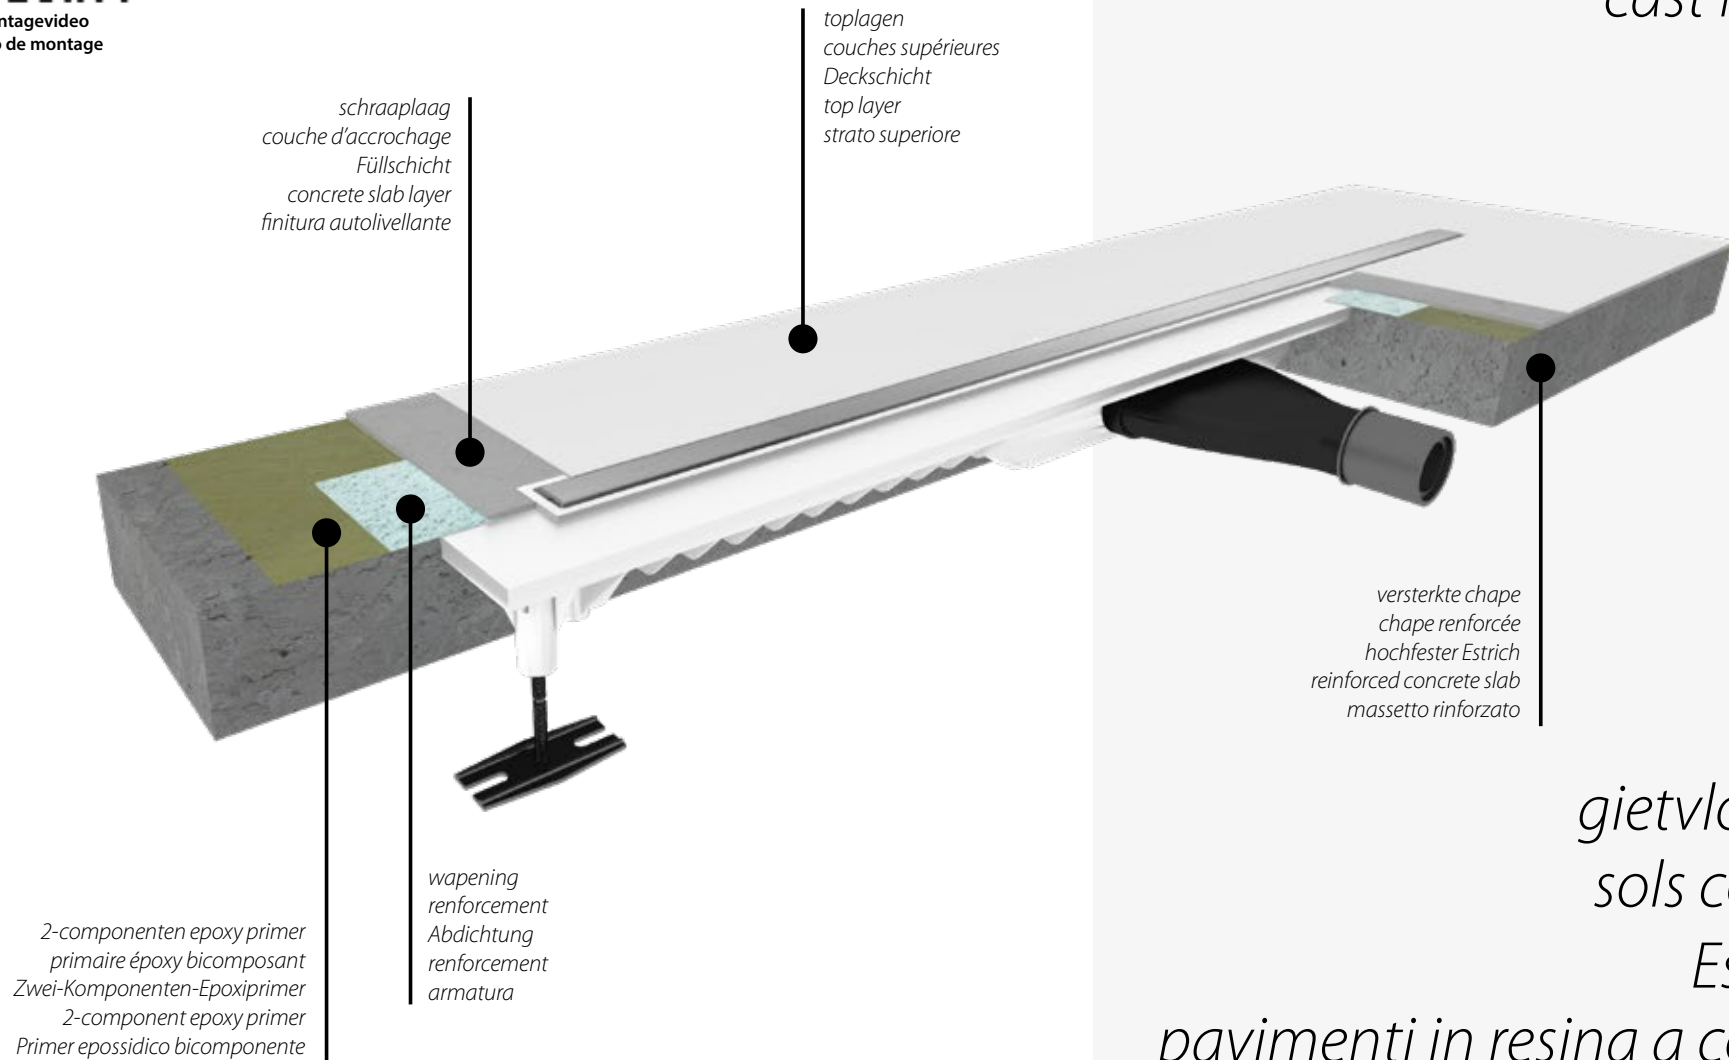

montagevideo
video de montage

schraaplaag
couche d'accrochage
Füllschicht
concrete slab layer
finitura autolivellante

toplagen
couches supérieures
Deckschicht
top layer
strato superiore

versterkte chape
chape renforcée
hochfester Estrich
reinforced concrete slab
massetto rinforzato

2-componenten epoxy primer
primaire époxy bicomposant
Zwei-Komponenten-Epoxyprimer
2-component epoxy primer
Primer epossidico bicomponente

wapening
reinforcement
Abdichtung
renforcement
armatura

gietvloeren
sols coulés
Estrich
pavimenti in resina a colata