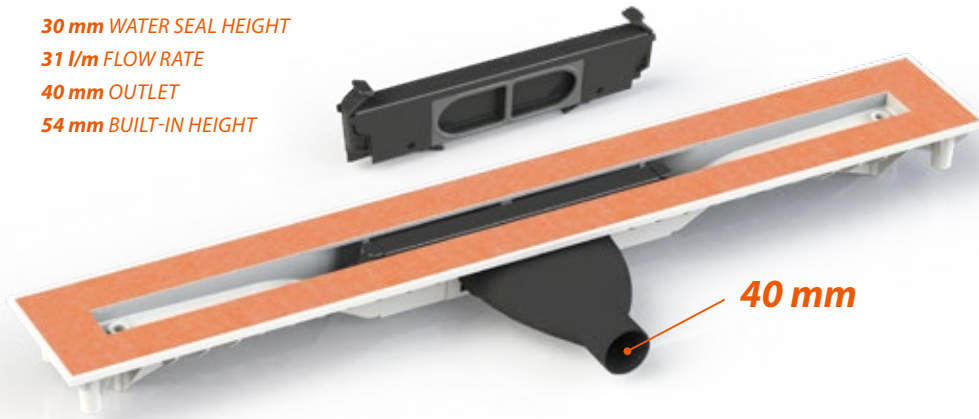

*New patented
lift system*

LOW system

30 mm WATER SEAL HEIGHT

31 l/m FLOW RATE

40 mm OUTLET

54 mm BUILT-IN HEIGHT

PRO system

50 mm WATER SEAL HEIGHT