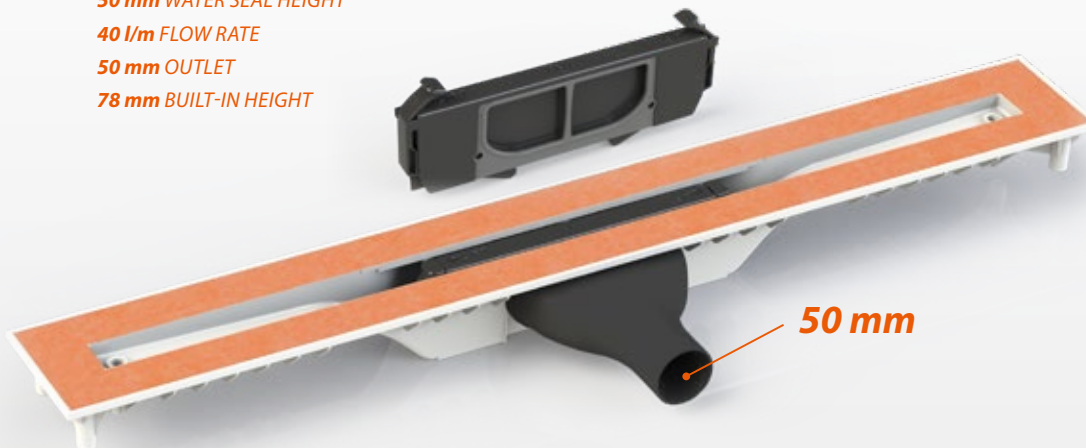

PRO system

50 mm WATER SEAL HEIGHT

40 l/m FLOW RATE

50 mm OUTLET

78 mm BUILT-IN HEIGHT

LOW & PRO

- **NL** Carrodrein PRO heeft een waterslot van 50mm, een afvoerdebit van 40 liter/min. en voldoet aan de strengste normen voor utiliteitsbouw. Voor renovatie blijft de LOW uitvoering met haar superlage inbouwhoogte de ideale oplossing. Zowel LOW als PRO zijn leverbaar in alle uitvoeringen (Twiggi, Cayman, Liquid en Invisible) en ze worden geleverd met hetzelfde smalle rooster.
- **FR** Carrodrein PRO est équipé d'un siphon de 50mm, garantit un débit d'évacuation de 40 litres par minute et répond aux normes les plus strictes en matière de construction non-résidentielle. Avec sa hauteur d'encastrement ultra faible, la version LOW reste la solution idéale pour la rénovation. Les versions LOW et PRO sont disponibles pour tous les modèles (Twiggi, Cayman, Liquid et Invisible) et sont livrées avec la même grille étroite.
- **DE** Carrodrein PRO hat eine 50-mm-Wassersperre, eine Ablaufleistung von 40 L/Min. und erfüllt die strengsten Normen. Für Renovierungen ist die LOW-Ausführung mit ihrer äußerst geringen Einbauhöhe weiterhin die ideale Lösung. LOW wie auch PRO sind in allen Modellen (Twiggi, Cayman, Liquid und Invisible) erhältlich und werden mit demselben schmalen Rost geliefert.
- **EN** Carrodrein PRO has a 50mm water trap, a drainage flow rate of 40 litres/min. and meets the strictest standards for utility construction. For renovations, the LOW version with its super-low installation height is still the ideal solution. Both LOW and PRO are available in all versions (Twiggi, Cayman, Liquid and Invisible) and they come with the same narrow grate.
- **IT** Carrodrein PRO ha un sifone di 50mm, una portata di scarico di 40 litri/min. e soddisfa le più severe norme per la costruzione di impianti. Per le ristrutturazioni la versione LOW, grazie alla sua ridottissima profondità di incasso, rimane la soluzione ideale. Sia LOW che PRO sono disponibili per tutti i modelli (Twiggi, Cayman, Liquid e Invisible) e sono dotate della stessa griglia stretta.