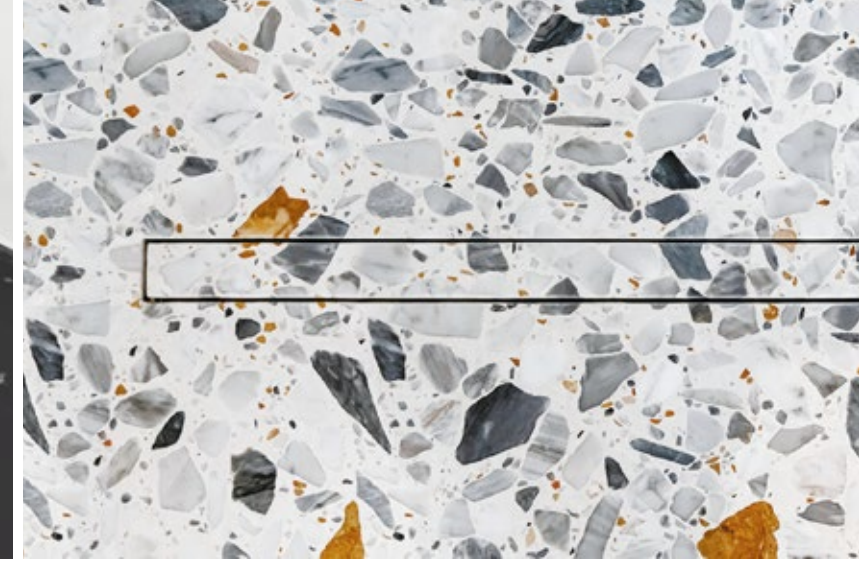

LOW	PRO	<i>dikte afwerking épaisseur carrelage Fliesenstärke tile thickness spessore piastrelle</i>	<i>roosterlengte longueur de la grille Länge des Rosts grate length lunghezza griglia</i>	<i>minimum nisbreedte longueur brute Nischenbreite mind. minimum niche width larghezza min. nicchia</i>
	<i>art.nr. / ref.</i>	<i>art. nr. / ref.</i>			
<i>Invisible 600 stainless steel</i>	100803	500803	3 - 40 mm	592 mm	700 mm
<i>Invisible 700 stainless steel</i>	100800	500800	3 - 40 mm	692 mm	800 mm
<i>Invisible 800 stainless steel</i>	100801	500801	3 - 40 mm	792 mm	900 mm
<i>Invisible 900 stainless steel</i>	100802	500802	3 - 40 mm	892 mm	1000 mm
<i>Invisible 1000 stainless steel</i>	-	500804	3 - 40 mm	992 mm	1100 mm

Invisible **LOW** or **PRO**?

	LOW	PRO
<i>inbouwhoogte / hauteur d'encastrement / Einbauhöhe installation height / profondità di incasso</i>	55 mm	79 mm
<i>debiet / debit / Abflaufleistung / flow rate / Portata</i>	31 L / min.	40 L / min.
<i>diameter afvoer / diamètre du tuyau / Durchmesser Abflussrohr diameter drain pipe / diametro tubo di scarico</i>	40 mm	50 mm
<i>hoogte waterslot / hauteur du sas / Höhe der Wassersperre height of water lock / altezza sifone</i>	30 mm	50 mm