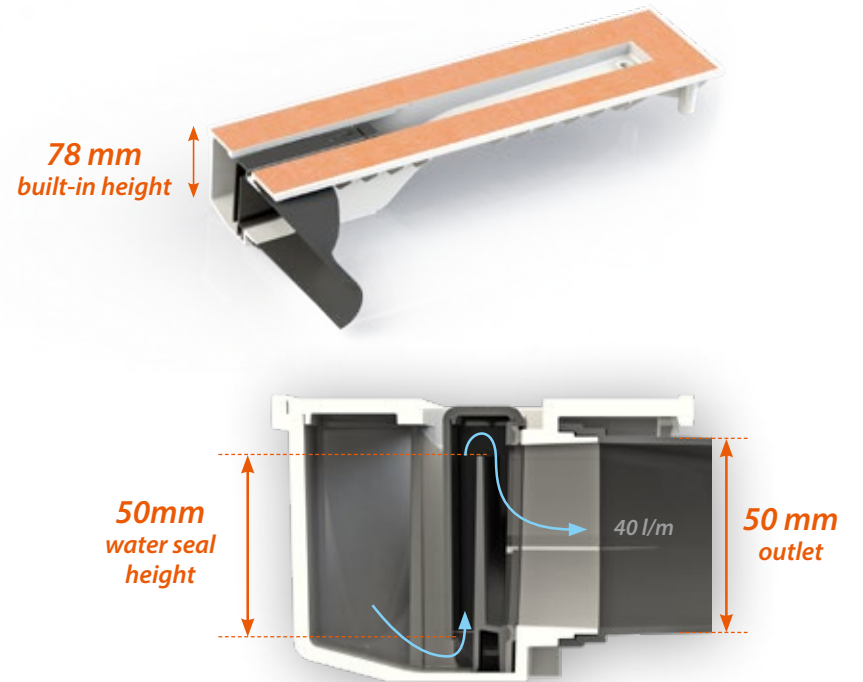

PRO system

WATER SEAL HEIGHT	50 mm
FLOW RATE	40 l/m
OUTLET	50 mm
BUILT-IN HEIGHT	78 mm
GRATE WIDTH	30 mm

available in :

600 / 700 / 800 / 900 / 1000 mm grate length

10 colors

Cayman, Twiggi, Liquid & Invisible

ideal for :

new builds, public areas

high performance applications