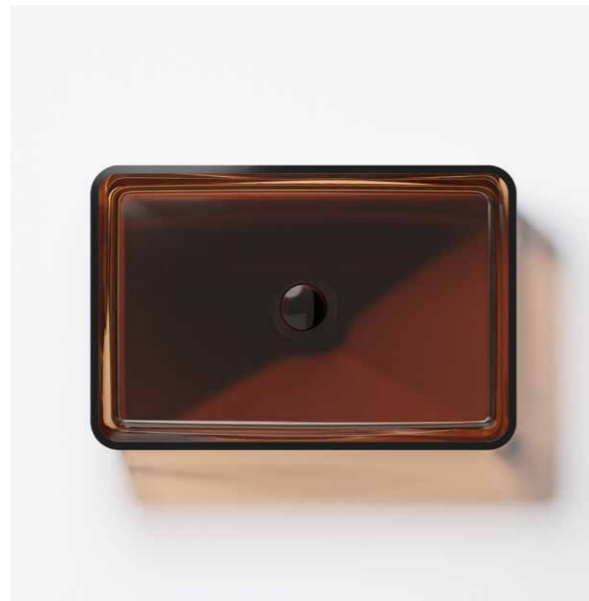

MARON

Polyresin ermöglicht Entwürfe, bei denen die Farben besonders intensiv wirken. Die Farbe Braun, die derzeit ein Comeback erlebt, zeigt in Kombination mit diesem Material eine starke Präsenz im modernen Interieur-Design.

Polyresin enables designs where colors appear particularly intense. The color brown, currently experiencing a comeback, exhibits a strong presence in modern interior design when combined with this material.

489 6010 33 Waschtisch | Washbasin
260 1700 1 S Waschtisch-Einhebelmischer | Single lever basin mixer