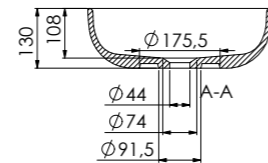

440

SOLID SURFACE

WASCHTISCH WASHBASIN

440

SOLID SURFACE

440 6115 W
MATT WHITE

450,00 €

440 6115 S
MATT BLACK

560,00 €

440 6115

ABMESSUNGEN
DIMENSIONS

ø 400 mm x 130 mm

Aufsatzwaschtisch, ohne Überlauf,
Schaftventil separat bestellen

MATERIAL

Solid Surface

Countertop washbasin, without overflow,
shaft valve order separately