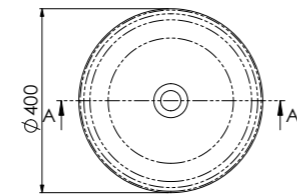

440

SOLID SURFACE

WASCHTISCH WASHBASIN

440

SOLID SURFACE

440 6115 W
MATT WHITE

450,00 €

440 6115 S
MATT BLACK

560,00 €

440 6115

ABMESSUNGEN
DIMENSIONS

ø 400 mm x 130 mm

Aufsatzwaschtisch, ohne Überlauf,
Schaftventil separat bestellen

MATERIAL

Solid Surface

Countertop washbasin, without overflow,
shaft valve order separately