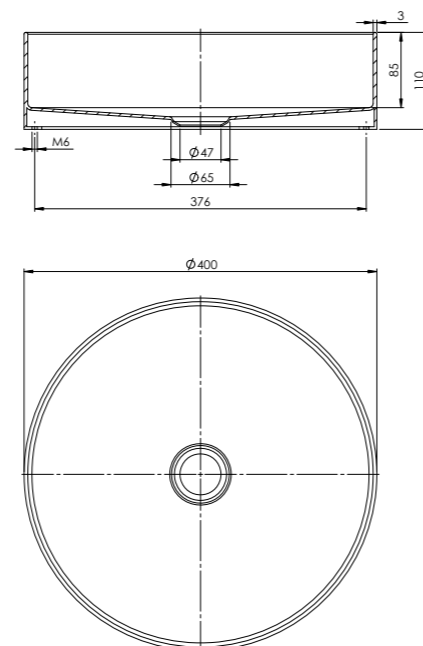

442 6020

ABMESSUNGEN
DIMENSIONS

ø 400 mm x 110 mm

Aufsatzwaschtisch aus Edelstahl,
ohne Überlauf, inkl. Schaftventil mit
Edelstahl-Abdeckung

MATERIAL

Stainless Steel

Countertop washbasin made of stainless steel,
without overflow, incl. shaft valve with stainless
steel cover

442

STAINLESS STEEL

442 6020 BG
BRUSHED GOLD

650,00 €

442 6020 BS
BRUSHED STEEL

575,00 €

442 6020 RG
BRUSHED ROSE GOLD

650,00 €

442 6020 GM
BRUSHED GUN METAL

650,00 €