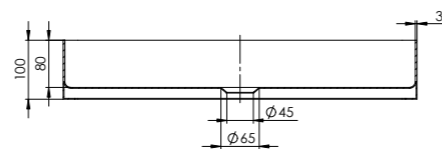

442 7110

ABMESSUNGEN
DIMENSIONS 600 mm x 400 mm x 100 mm

Aufsatzwaschtisch aus Edelstahl,
ohne Überlauf, inkl. Schaftventil mit
Edelstahl-Abdeckung

MATERIAL Stainless Steel

Countertop washbasin made of stainless steel,
without overflow, incl. shaft valve with
stainless steel cover