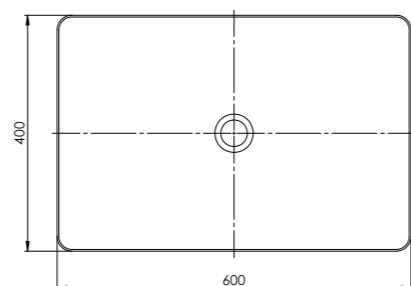

442 7110

ABMESSUNGEN
DIMENSIONS 600 mm x 400 mm x 100 mm

Aufsatzwaschtisch aus Edelstahl,
ohne Überlauf, inkl. Schaftventil mit
Edelstahl-Abdeckung

MATERIAL Stainless Steel

Countertop washbasin made of stainless steel,
without overflow, incl. shaft valve with
stainless steel cover