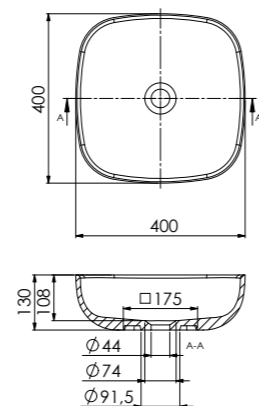

440 6113

ABMESSUNGEN
DIMENSIONS

400 mm x 400 mm x 130 mm

Aufsatzwaschtisch, quadratisch abgerundet,
ohne Überlauf, Schaftventil separat bestellen

MATERIAL

Solid Surface

Countertop washbasin, rounded square,
without overflow, shaft valve order separately