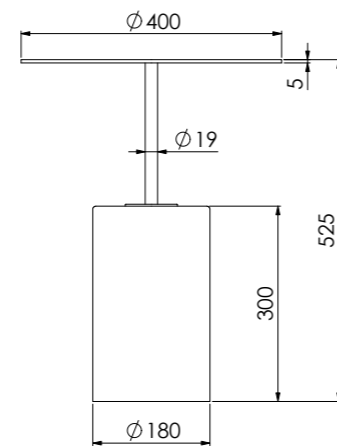

541 7100 52

950,00 € ALL COLORS

ABMESSUNGEN ø 400 mm x 525 mm
DIMENSIONS

Beistelltisch aus Solid Surface

MATERIAL Solid Surface

Side table made of solid surface