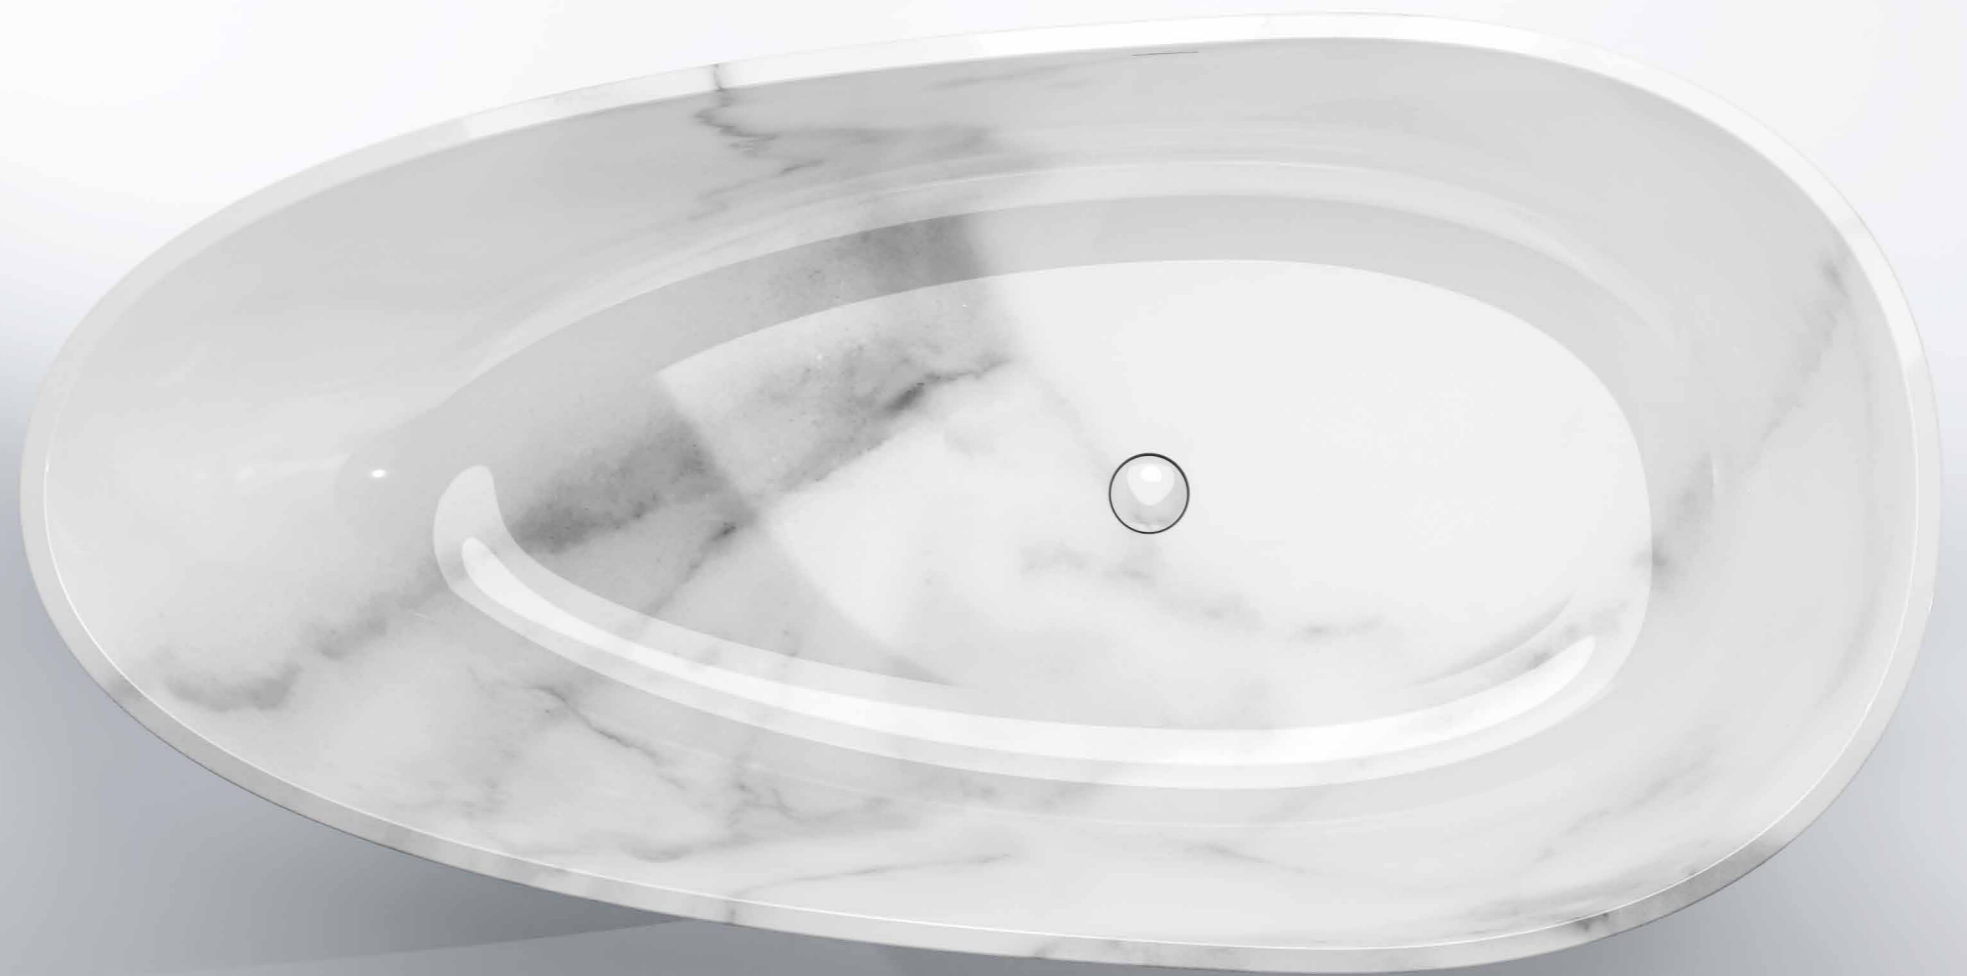

MARBLE COLLECTION MATERIAL

Die Waschtische aus der exklusiven Marble-Collection sind nicht nur aufgrund ihres modernen Designs eine überzeugende Wahl. Hier verschmilzt die Schönheit des Marmors mit den Vorzügen des Materials Solid Surface. Durch unsere besondere Herstellungstechnik entstehen Produkte, die wie aus einem Guss wirken – ohne sichtbare Fugen oder Verbindungsstellen. Das Ergebnis ist ein ästhetisch ansprechendes und makelloses Erscheinungsbild. Mit unseren Marble-Oberflächen – Light Marble und Dark Pearl – schaffen wir eine Optik, die die zeitlose Schönheit von Naturstein verkörpert und durch einzigartige, subtile Maserungen besticht.

The washbasins from the exclusive Marble Collection are a compelling choice not only due to their modern design. Here, the beauty of marble merges with the advantages of solid surface material. Through our special manufacturing technique, we create products that appear seamless, without visible seams or joints. The result is an aesthetically pleasing and flawless appearance. With our Marble surfaces – Light Marble and Dark Pearl – we create a look that embodies the timeless beauty of natural stone and stands out with unique, subtle veining.

540