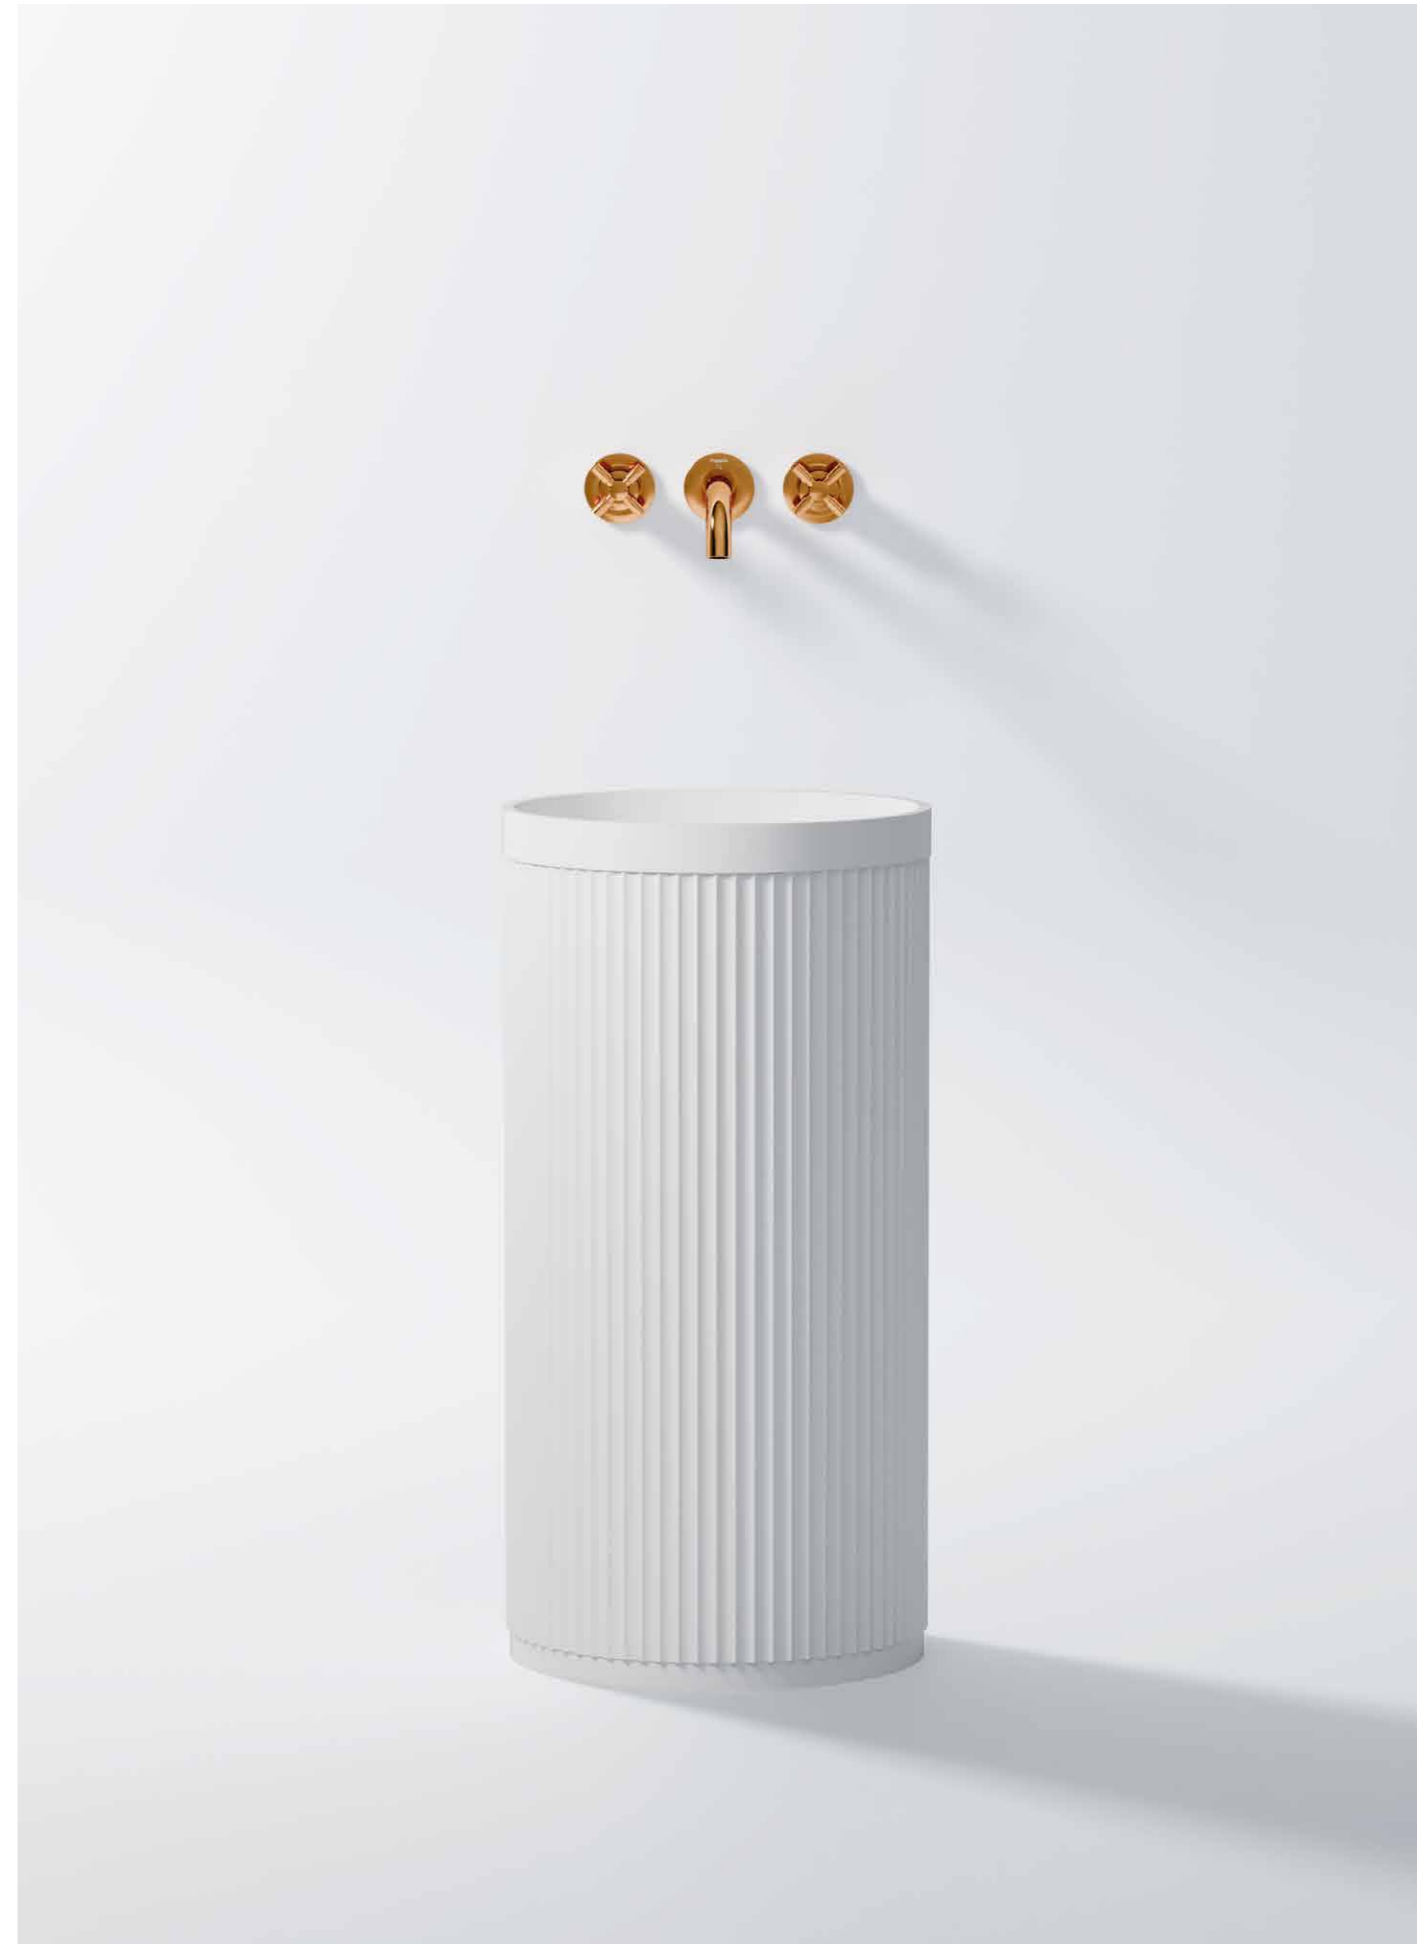

PURE ELEGANCE

„Der Begriff Relief bezeichnet in der Kunst eine plastische Darstellung, die aber nicht wie eine Skulptur freisteht, sondern fest mit einem Hintergrund verbunden ist“. Wir übertragen dieses Konzept auf die Waschtische und Badewannen unserer Serie 740. Die markante, geriffelte Reliefstruktur ist hier das designgebende Merkmal.

„The term relief in art refers to a three-dimensional representation that, unlike a sculpture, is not freestanding but firmly attached to a background.“ – We apply this concept to the washbasins and bathtubs of our Series 740. The distinctive, ribbed relief structure is the defining feature in the design.

740 6500 W Standwaschtisch | Floor standing washbasin
250 1902 RG Waschtisch-Wand-Armatur | Wall mounted basin mixer