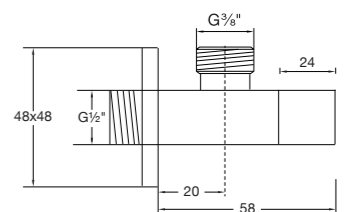

120 1640

Eckventil 1/2" mit 3/8" Anschluss für Flexschlauch

Angle Valve 1/2" with 3/8" connection for flexible hose

Preis | Price

Chrome	120 1640	70,00 Euro
Matt Black	120 1640 S	105,00 Euro